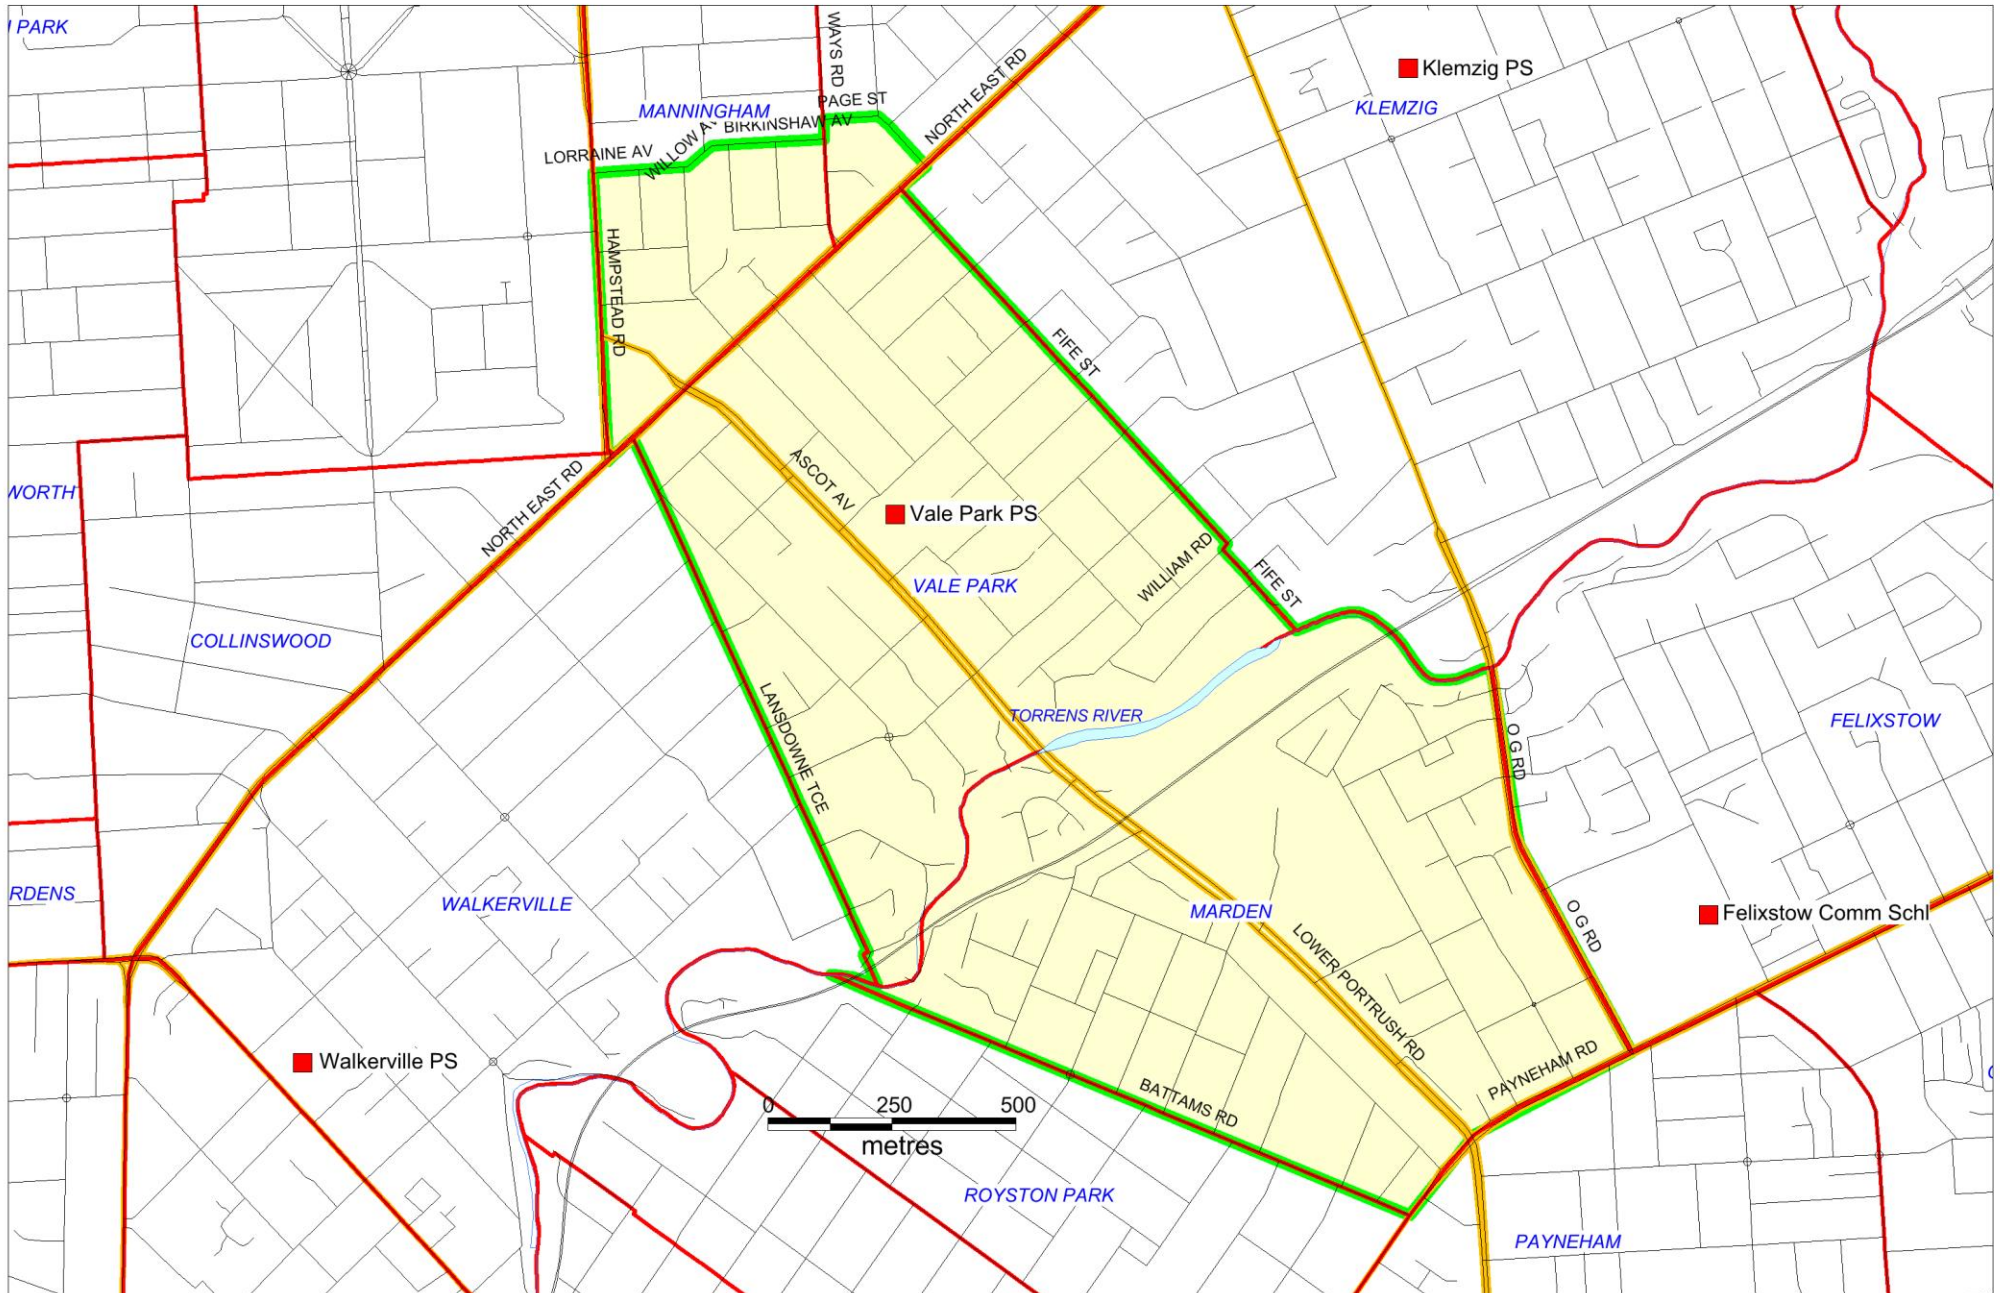

Vale Park PS: School Zone

School Zone:
 Payneham Rd, Battams Rd, Landsdowne Tce, North East Rd, Hampstead Rd, Lorraine Av, Willow Rd,
 Birkinshaw Av, Ways Rd, Page Rd, North East Rd, Fife St, Torrens River, OG Rd.

School zone

Suburb